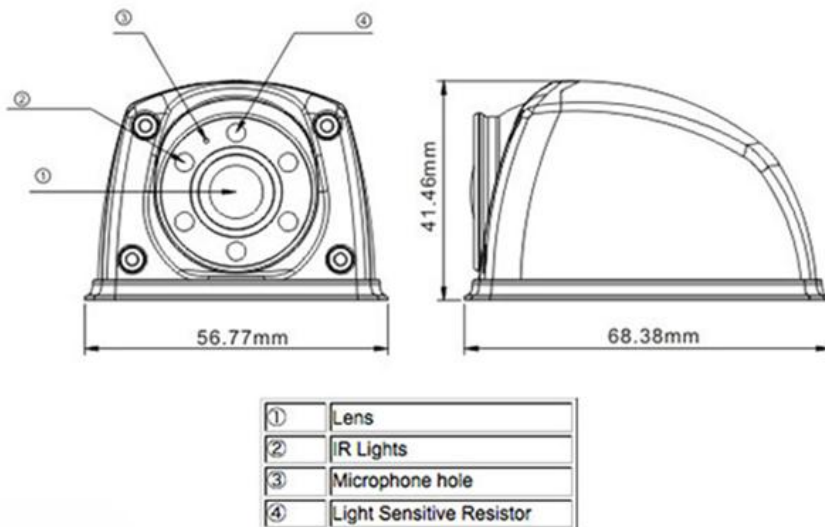

| | |
|------------------------------|---|
| Pick up Element | 1/4" SHARP Color Super HAD CCD image sensor |
| No. of pixels | 512(H) x 492(V) (NTSC) 512(H) x 582(V) (PAL) |
| Resolution | 420 TV Lines Noiseless |
| Minimum illumination | 0.0 Lux with IR LED On |
| Night Effective Range | 3~5m |
| IR LED | 6 units |
| White Balance | Auto |
| Electronic Shutter | 1/60(NTSC)1/50(PAL) ~1/100.00 Seconds |

| | |
|------------------------------|---|
| Lens | 2.7 mm or 3.7mm |
| S/N Ratio | > 48dB |
| Lens Angle | 54° |
| Video Output | 1.0 Vp-p composite, 75Ω |
| IR LED Control | Smart Light Control |
| Water Resistance | IP69K |
| Operating Temperature | - 20°C~ 70°C (- 4°F ~158°F) |
| Power Source | DC 12V |
| Dimension (mm) | 68.38mm (L) x 56.77mm (W) x 41.46mm (H) |
| Weight (kg) | <0.80kg |